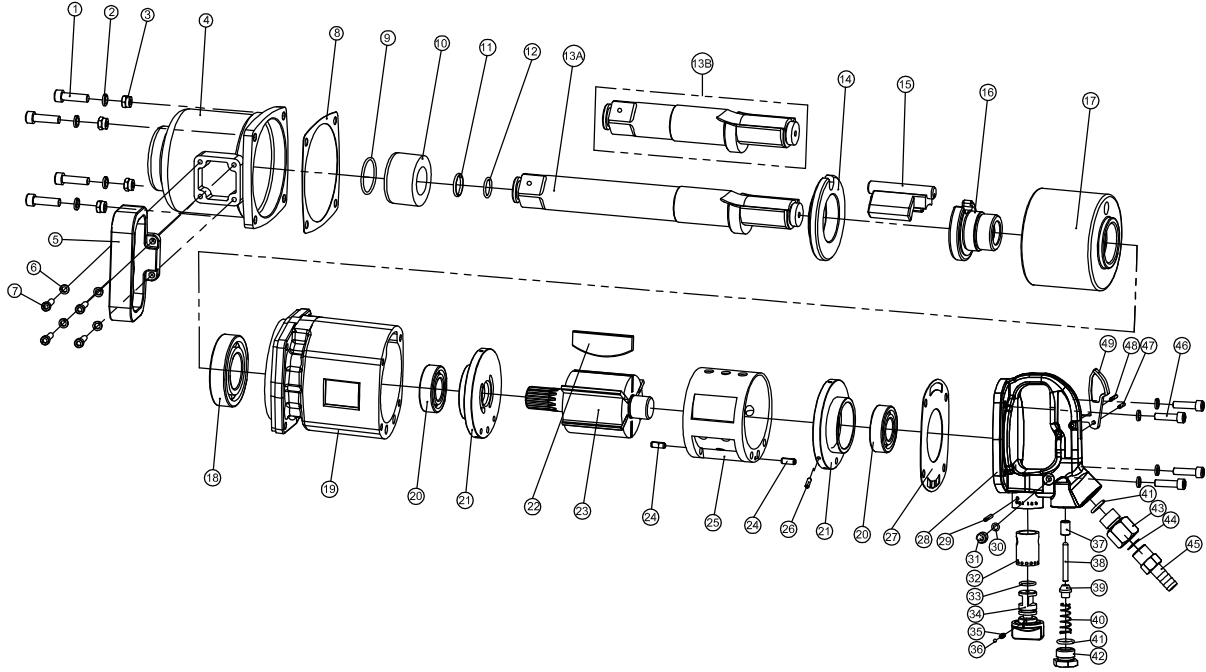

AT-1500 **GAV** HAVALI SOMUN SÖKME

No.	Parça Adı	Adet	Fiyat	No.	Parça Adı	Adet	Fiyat
1	hex screw	8	1.00	26	pin	1	1.00
2	gasket	8	0.50	27	gasket	1	5.00
3	nut	4	0.50	28	handle set	1	60.00
4	hammer case	1	40.00	29	pin	1	1.00
5	D-handle	1	10.00	30	O ring	1	1.00
6	gasket	4	0,50	31	hex screw	1	1.00
7	screw	4	1.00	32	valve bushing	1	8.00
8	gasket	1	4.00	33	O ring	1	1.00
9	O ring	1	1.00	34	direction pole	1	8.00
10	anvil bushing	1	12.00	35	spring	1	1.00
11	circlip	1	3.00	36	steel ball	1	1.00
12	O ring	1	1.00	37	throttle bushing	1	2.00
13	anvil	1	80.00	38	throttle valve pin	1	5.00
14	hammer bushing	1	25.00	39	throttle valve	1	4.00
15	hammer	1	40.00	40	inlet spring	1	3.00
16	cam	1	30.00	41	O ring	2	1.00
17	hammer cage	1	65.00	42	hex screw	1	1.00
18	bearing	1	15.00	43	air inlet	1	6.00
19	housing	1	80.00	44	air inlet screen	1	1.00
20	bearing	2	15.00	45	hose connector	1	5.00
21	cylinder cover	2	30.00	46	hex screw	4	1.00
22	vane	6	4.00	47	pin	1	1.00
23	rotor	1	70.00	48	pin	1	1.00
24	pin	2	2.00	49	trigger	1	4.00
25	cylinder	1	65.00				